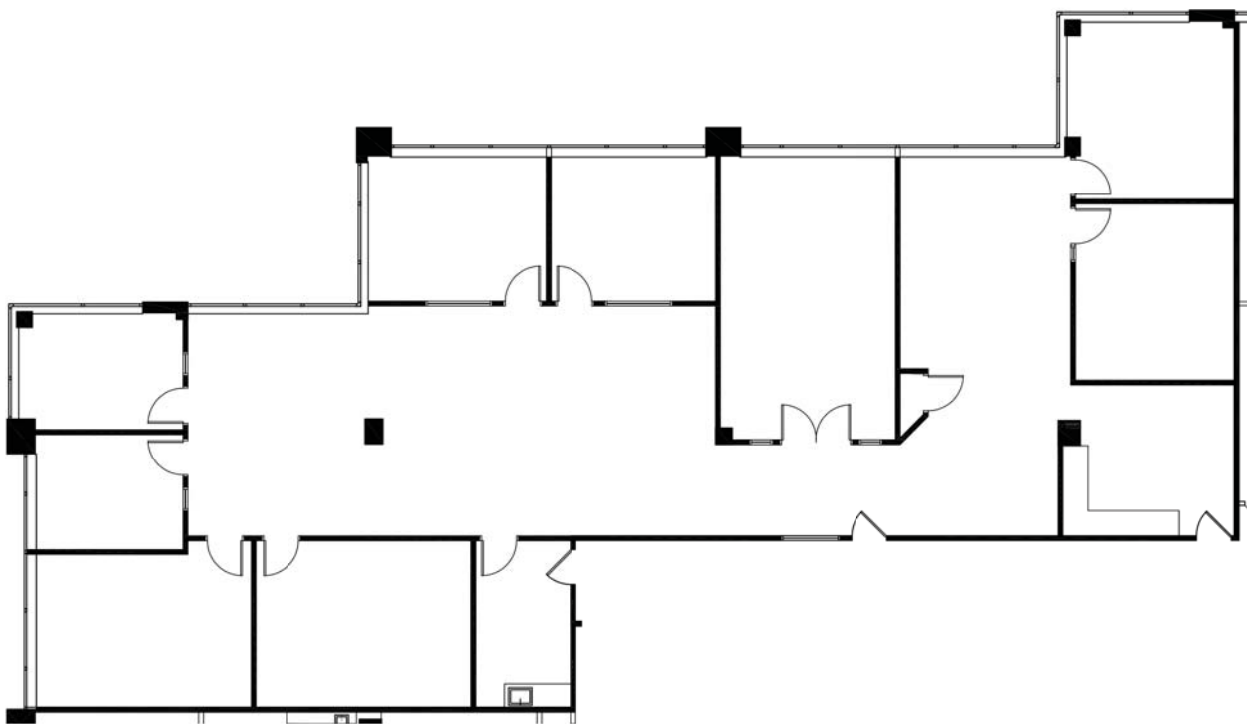

1235 WESTLAKES

1235 Westlakes Drive | Berwyn, PA 19312

1235 WESTLAKES DRIVE
1ST FLOOR | 4,840 SF

keystonepropertygroup.com
(610) 980 - 7000

1235 WESTLAKES

1235 Westlakes Drive | Berwyn, PA 19312

1235 WESTLAKES DRIVE
1ST FLOOR | 3,639 SF