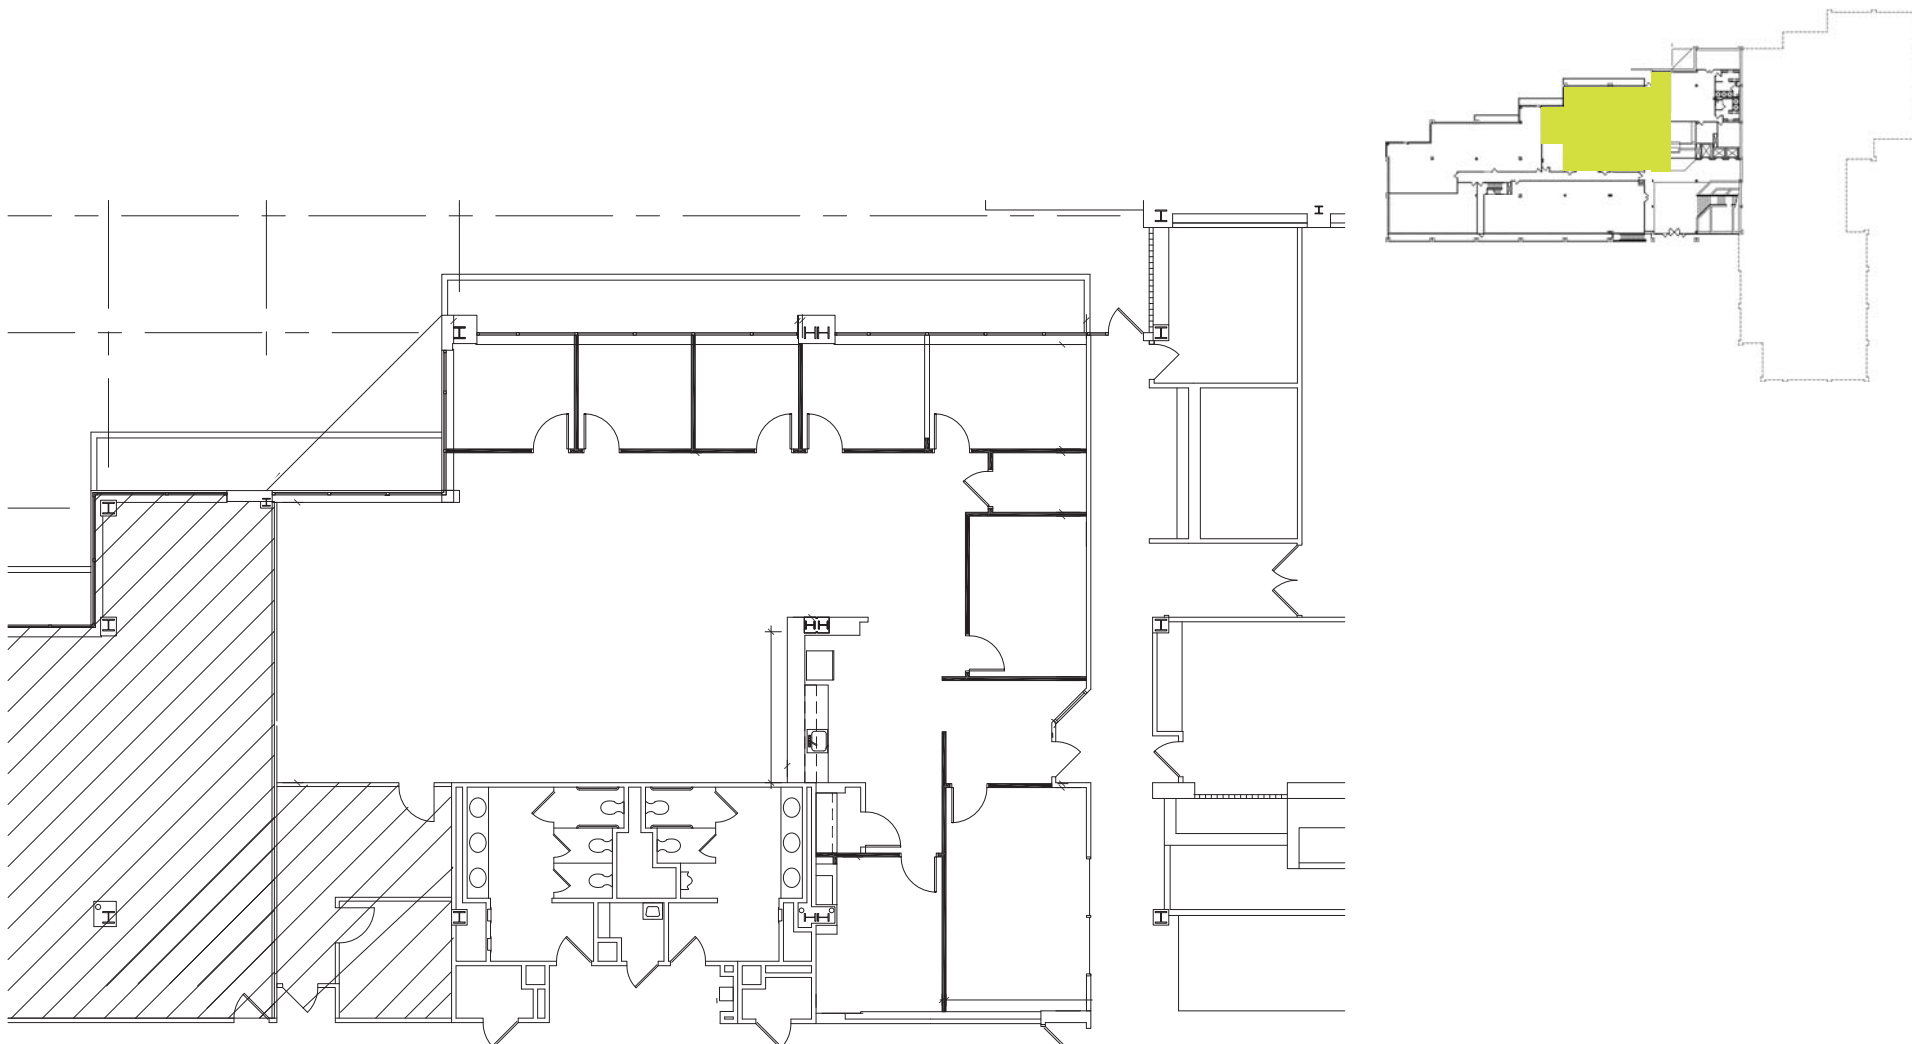

1235 WESTLAKES

1235 Westlakes Drive | Berwyn, PA 19312

1235 WESTLAKES DRIVE
1ST FLOOR | 4,840 SF

keystonepropertygroup.com
(610) 980 - 7000

1235 WESTLAKES

1235 Westlakes Drive | Berwyn, PA 19312

1235 WESTLAKES DRIVE
1ST FLOOR | 3,639 SF