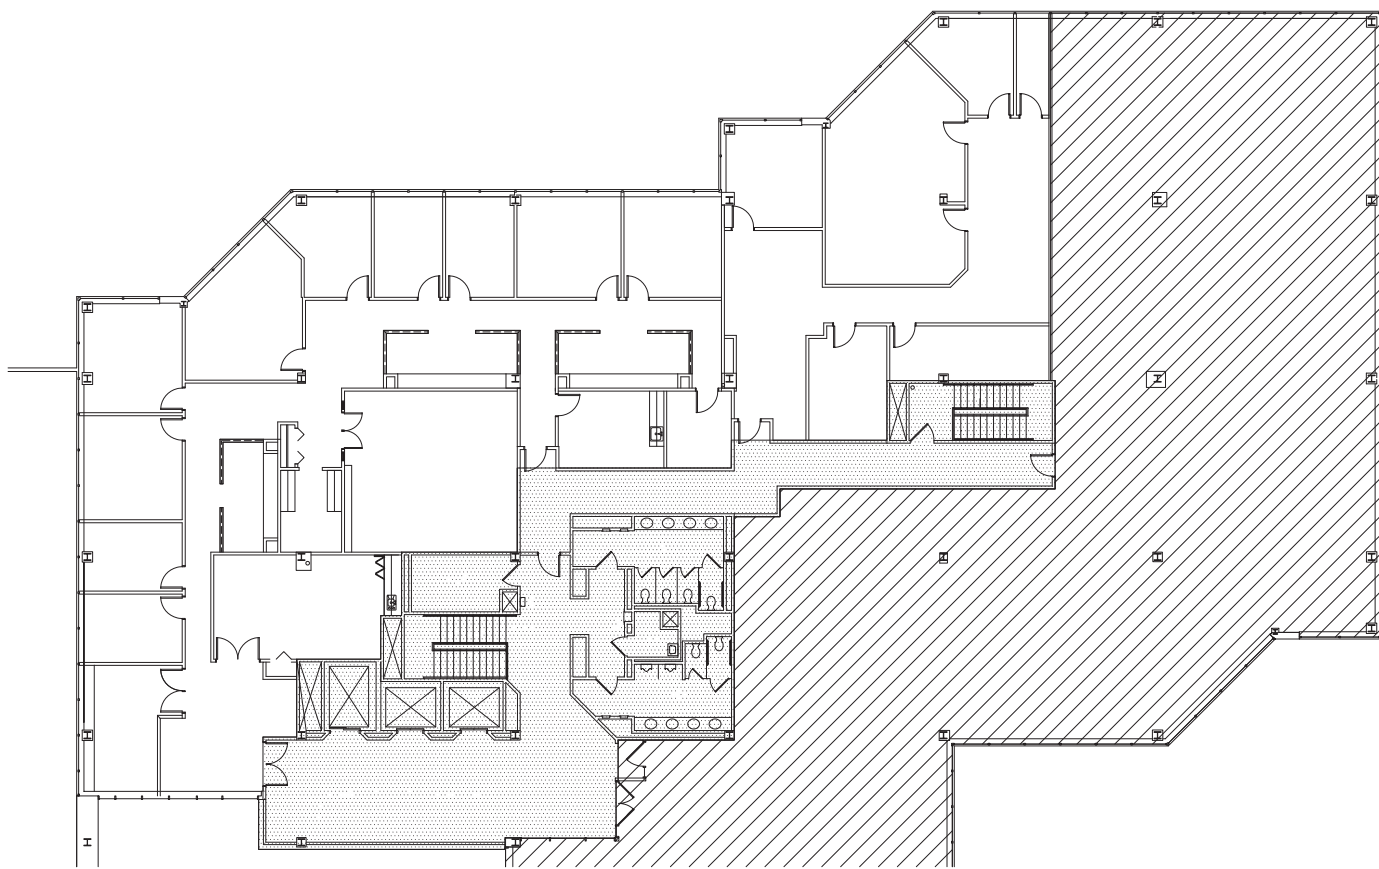

1235 WESTLAKES

1235 Westlakes Drive | Berwyn, PA 19312