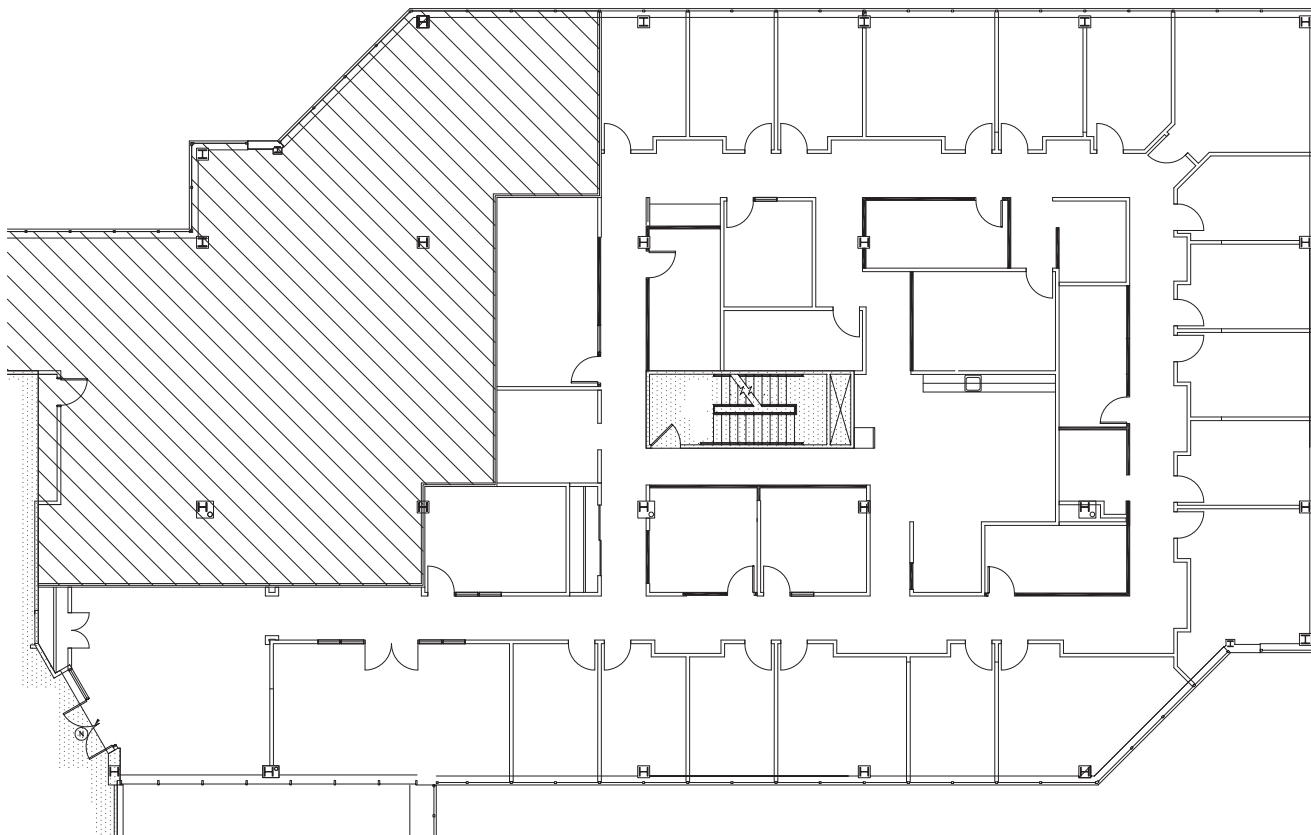

1235 WESTLAKES

1235 Westlakes Drive | Berwyn, PA 19312