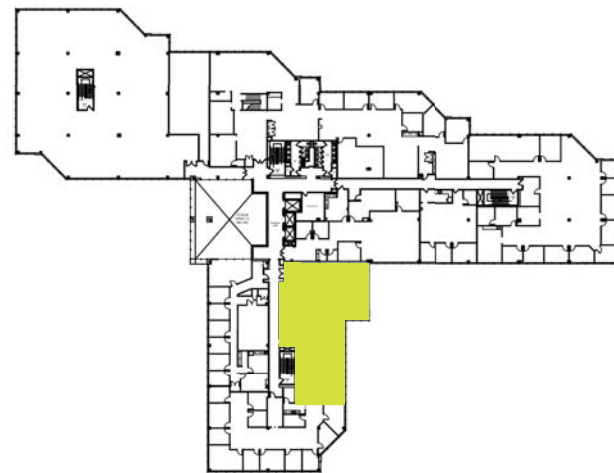

1205 WESTLAKES

1205 Westlakes Drive | Berwyn, PA 19312

1205 WESTLAKES DRIVE
2ND FLOOR | 4,315 SF

keystonepropertygroup.com
(610) 980 - 7000