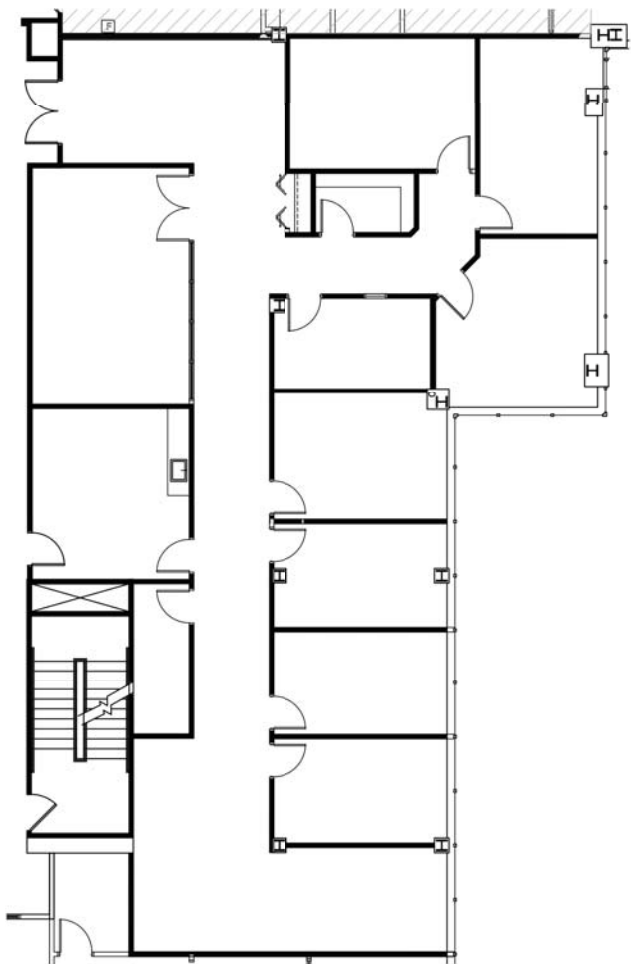

# 1205 WESTLAKES

1205 Westlakes Drive | Berwyn, PA 19312

1205 WESTLAKES DRIVE  
1ST FLOOR | 11,995 SF

[keystonepropertygroup.com](http://keystonepropertygroup.com)  
(610) 980 - 7000

# 1205 WESTLAKES

1205 Westlakes Drive | Berwyn, PA 19312

1205 WESTLAKES DRIVE  
2ND FLOOR | 4,315 SF

[keystonepropertygroup.com](http://keystonepropertygroup.com)  
(610) 980 - 7000