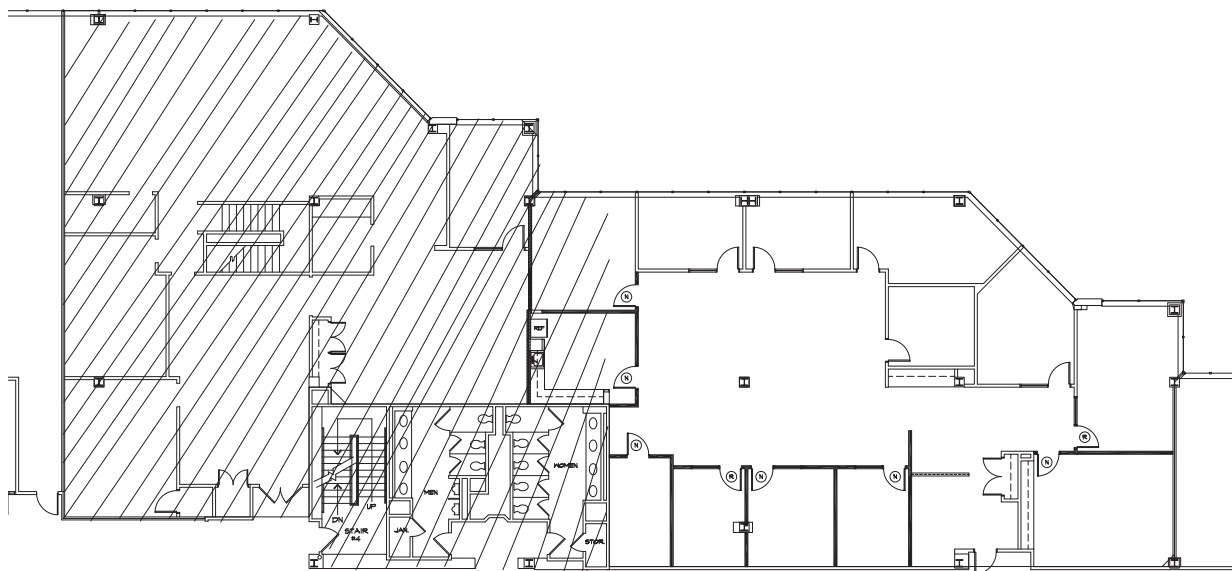

1205 WESTLAKES

1205 Westlakes Drive | Berwyn, PA 19312