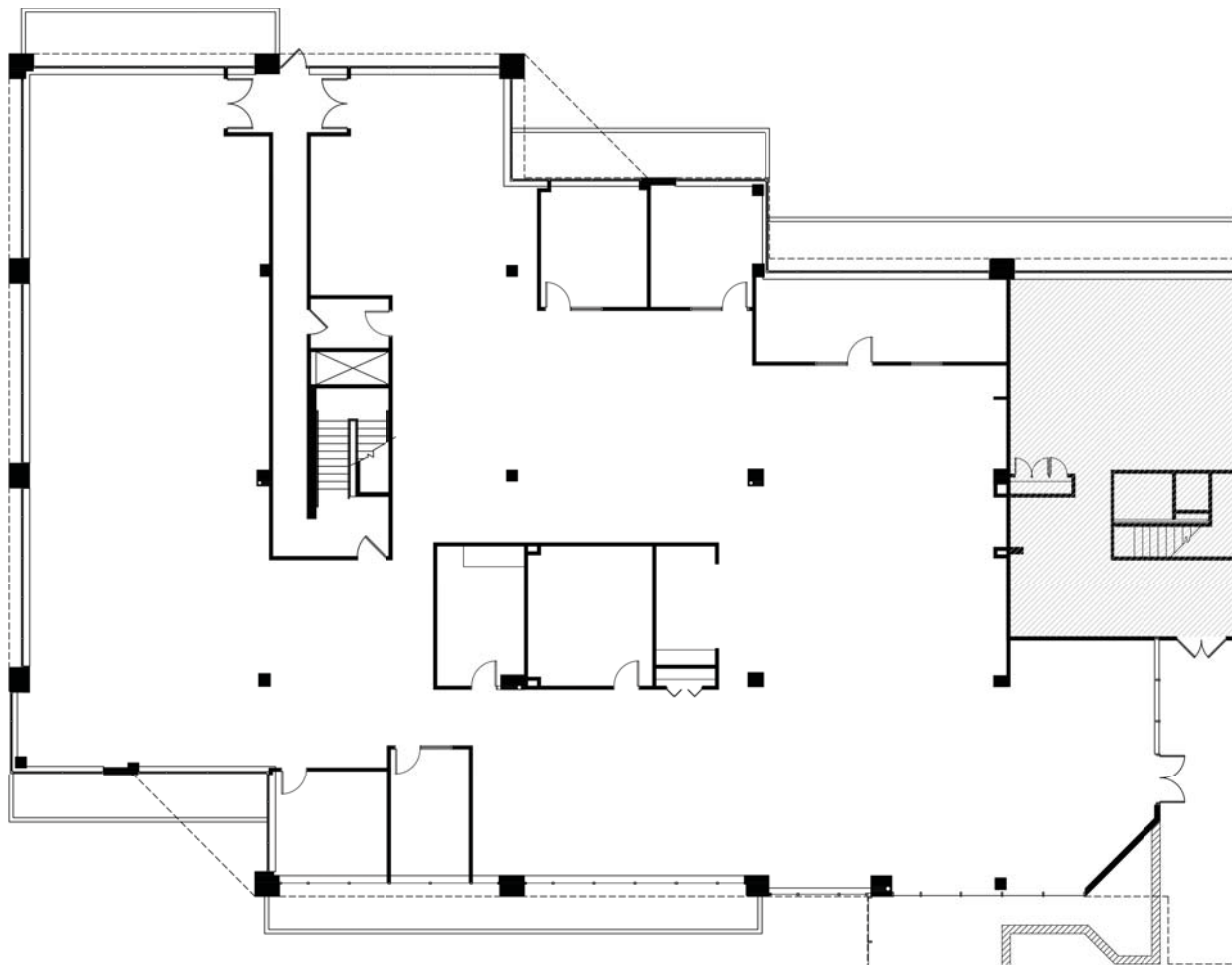

# 1205 WESTLAKES

1205 Westlakes Drive | Berwyn, PA 19312

1205 WESTLAKES DRIVE  
1ST FLOOR | 11,995 SF

[keystonepropertygroup.com](http://keystonepropertygroup.com)  
(610) 980 - 7000