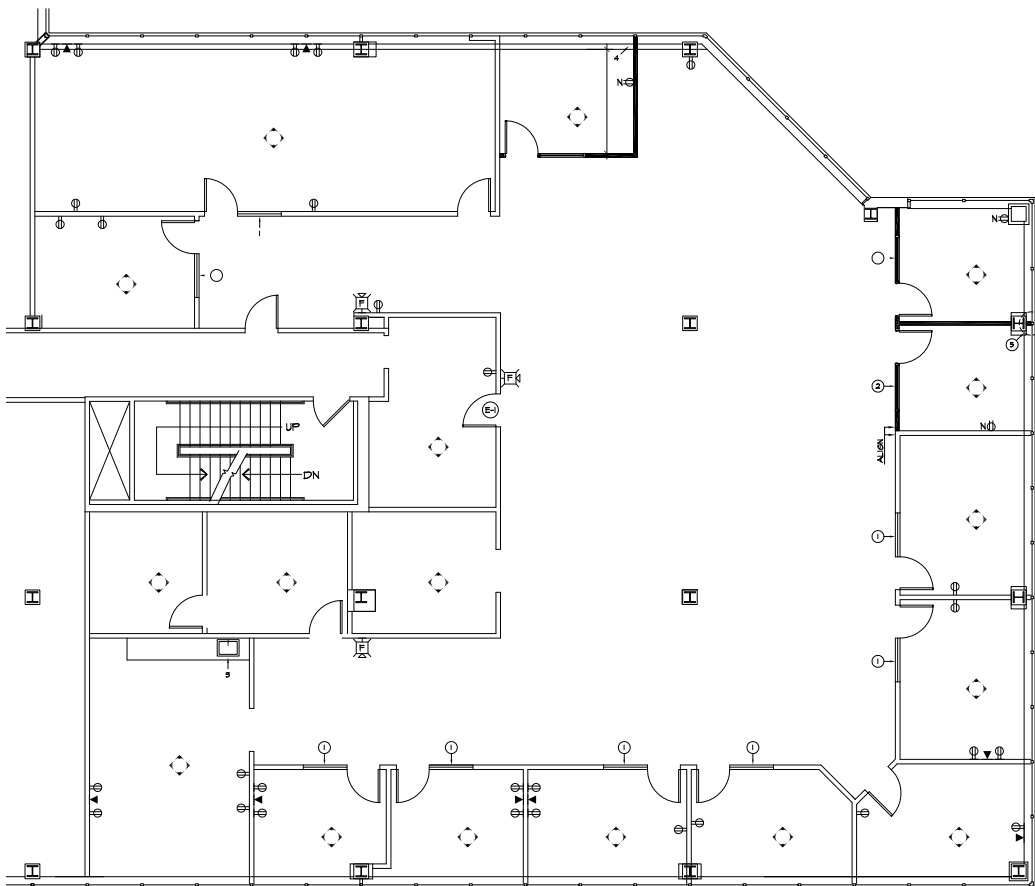

1205 WESTLAKES

1205 Westlakes Drive | Berwyn, PA 19312

1205 WESTLAKES DRIVE
2ND FLOOR | 5,490SF

keystonepropertygroup.com
(610) 980 - 7000