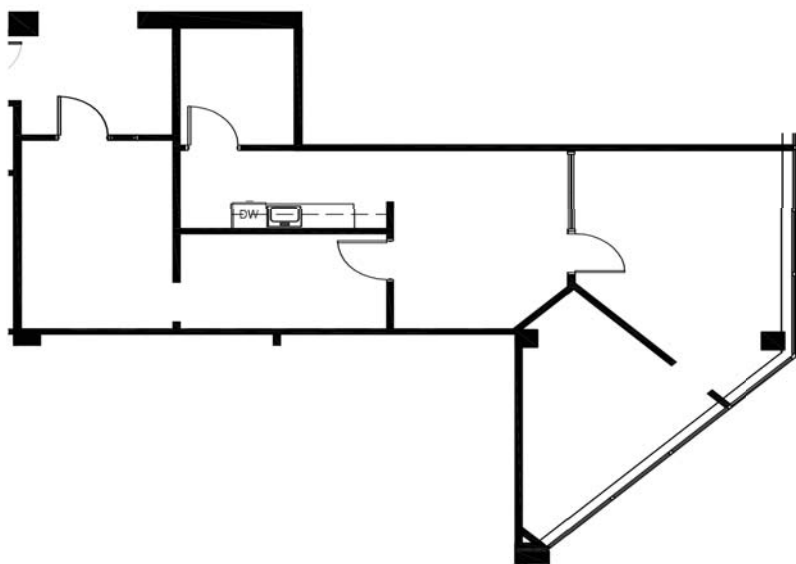

1205 WESTLAKES

1205 Westlakes Drive | Berwyn, PA 19312