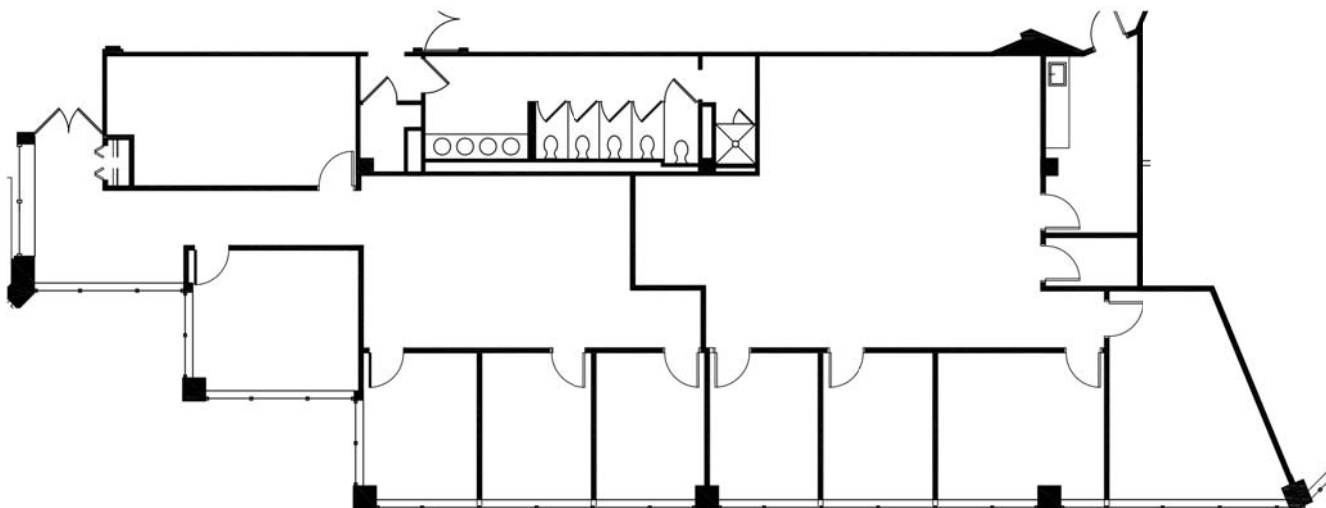

# 1055 WESTLAKES

1055 Westlakes Drive | Berwyn, PA 19312

1055 WESTLAKES DRIVE  
1ST FLOOR | 3,899 SF

[keystonepropertygroup.com](http://keystonepropertygroup.com)  
(610) 980 - 7000