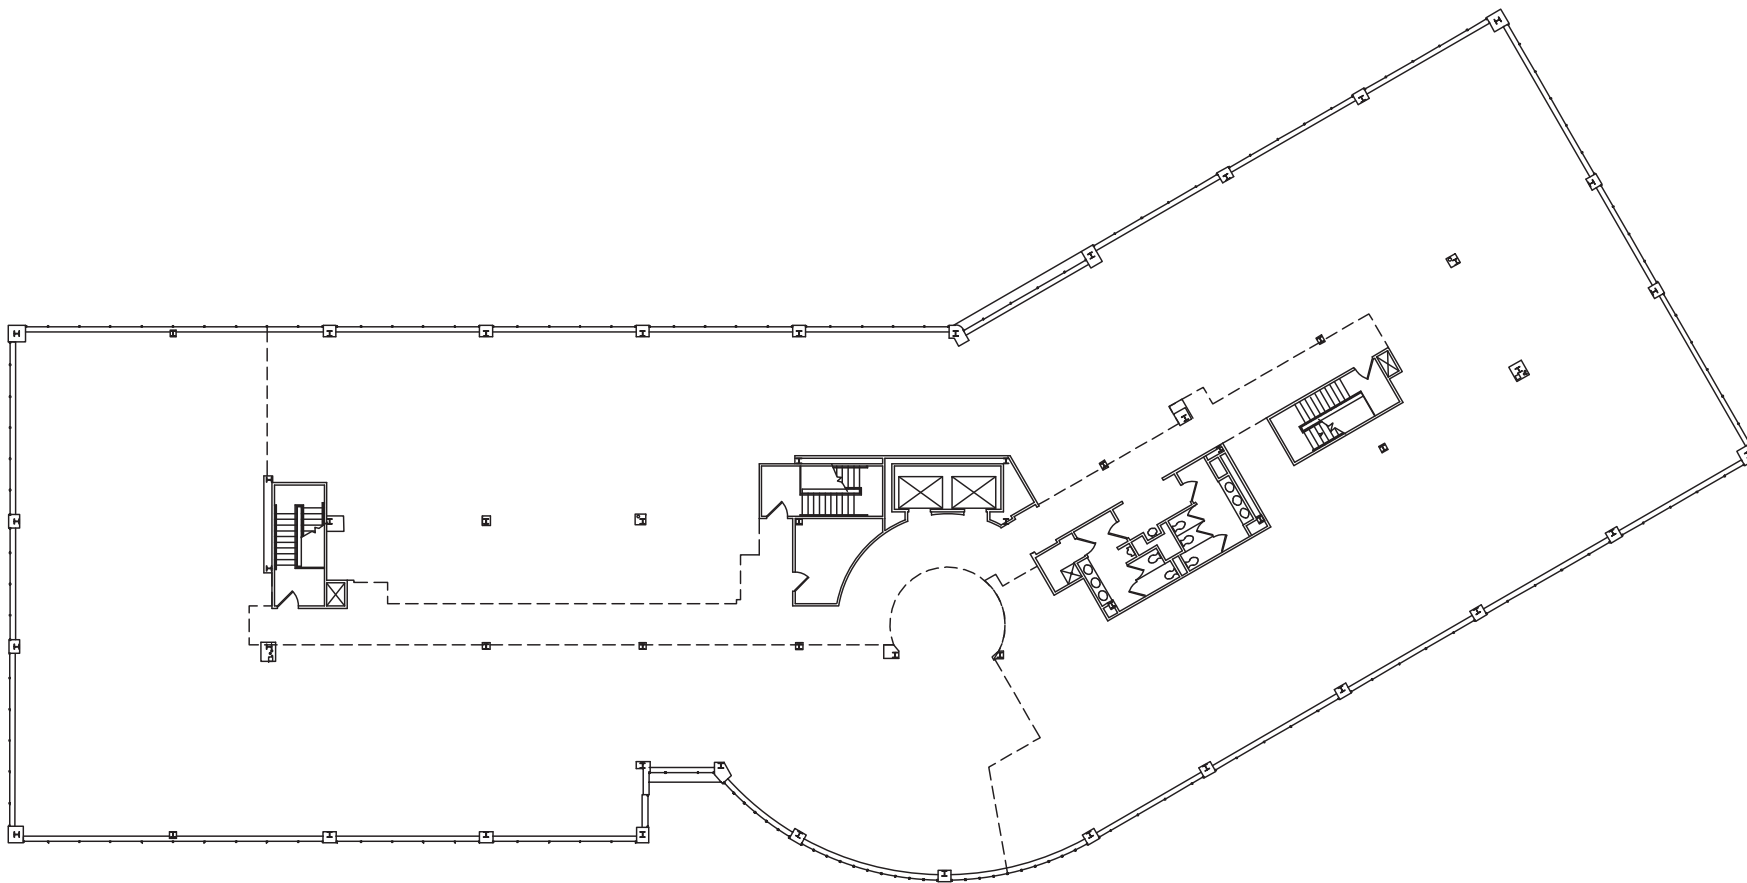

1000 WESTLAKES

1000 Westlakes Drive | Berwyn, PA 19312

1000 WESTLAKES DRIVE
2ND FLOOR | 17,611 SF

keystonepropertygroup.com
(610) 980 - 7000

1000 WESTLAKES

1000 Westlakes Drive | Berwyn, PA 19312

1000 WESTLAKES DRIVE
3RD FLOOR | 24,700 SF