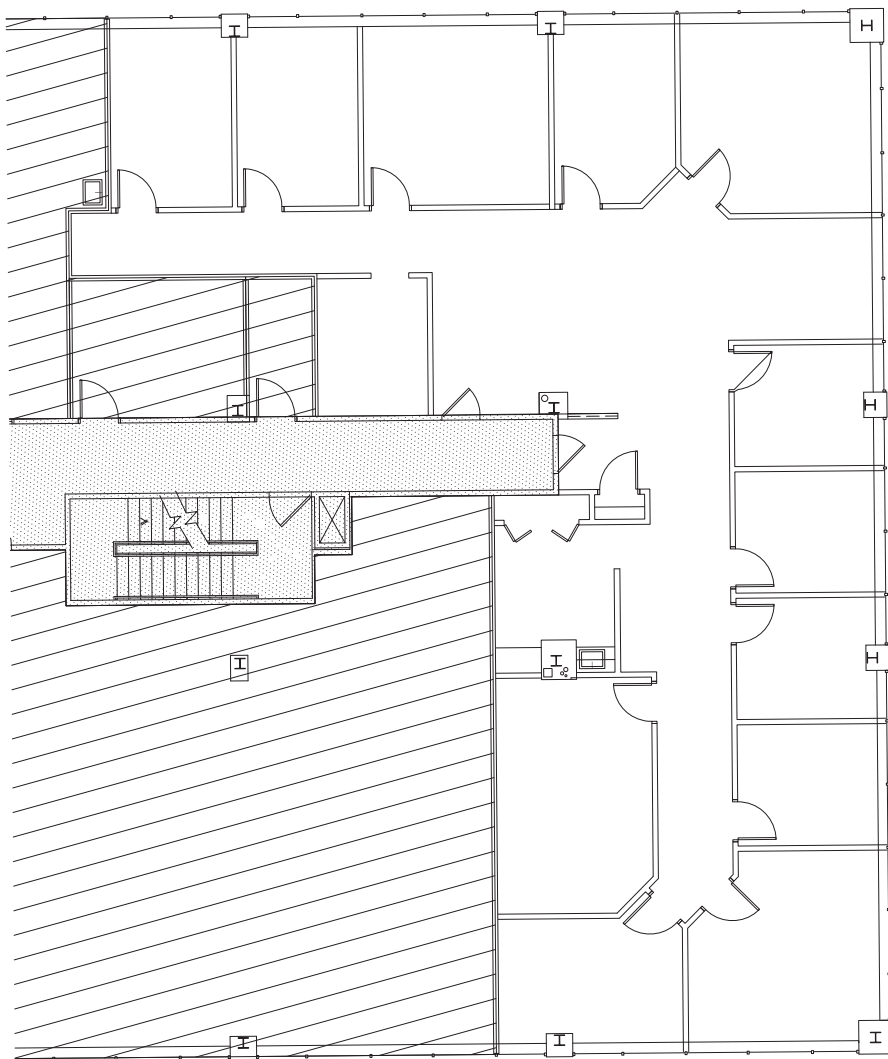

1000 WESTLAKES

1000 Westlakes Drive | Berwyn, PA 19312

1000 WESTLAKES DRIVE
2ND FLOOR | 17,611 SF

keystonepropertygroup.com
(610) 980 - 7000

1000 WESTLAKES

1000 Westlakes Drive | Berwyn, PA 19312

1000 WESTLAKES DRIVE
3RD FLOOR | 24,700 SF