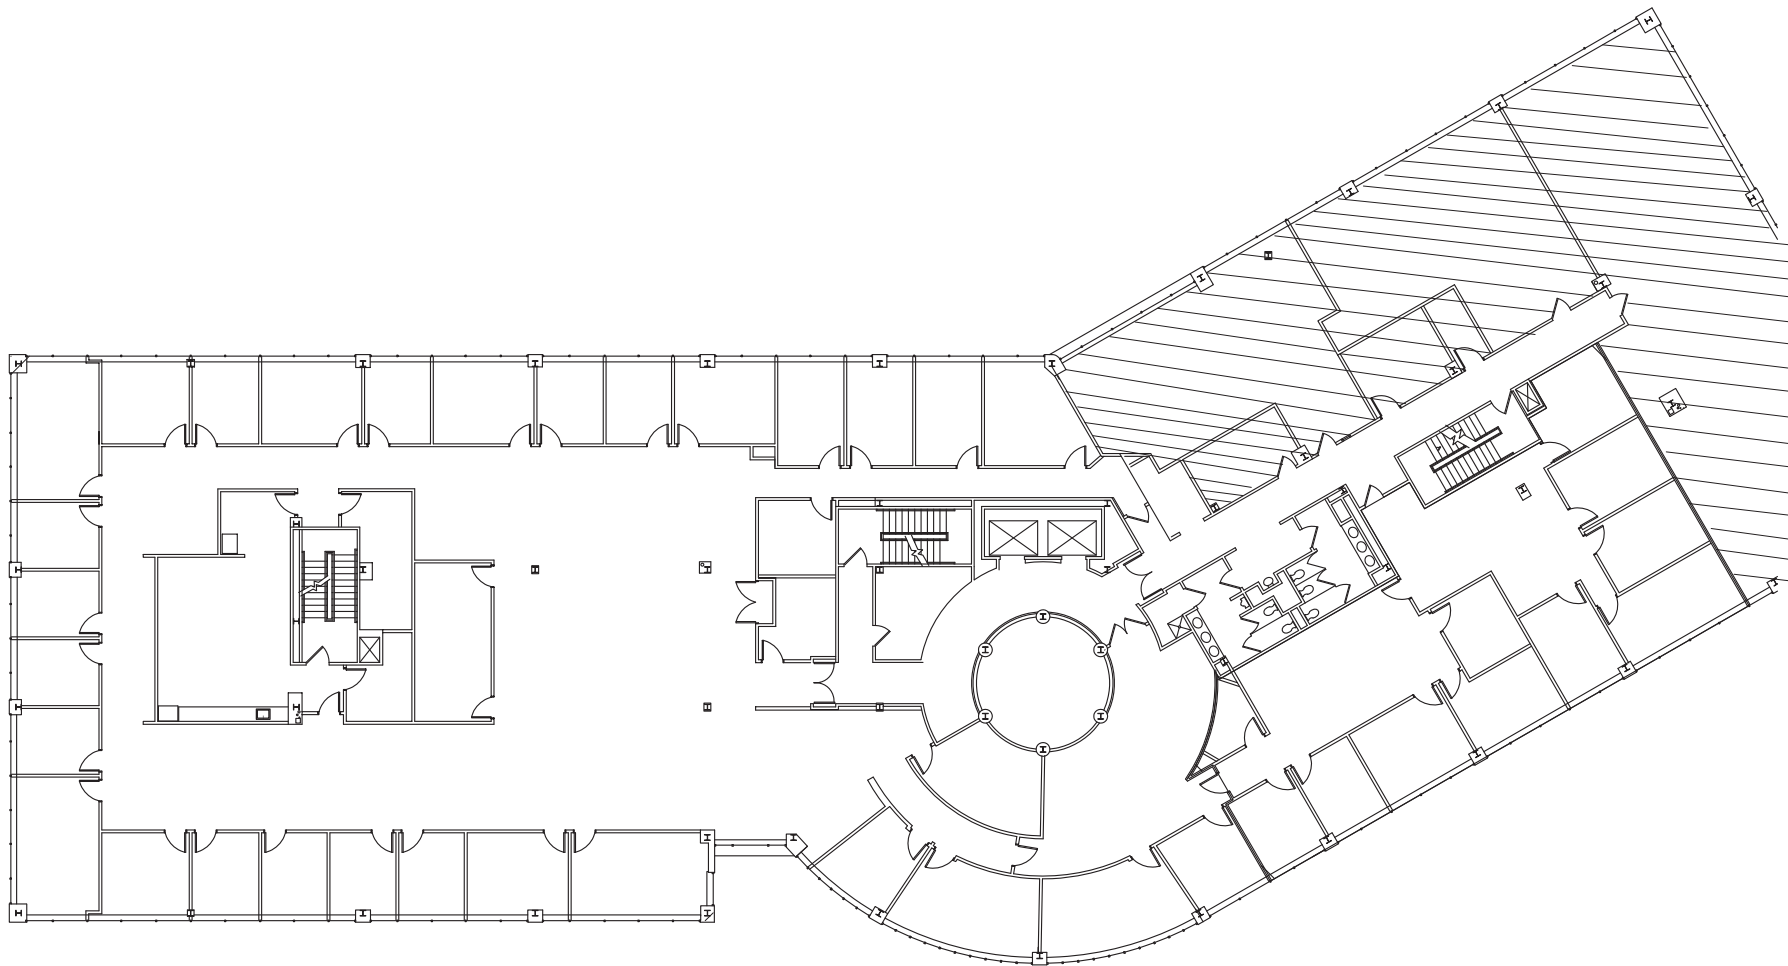

1000 WESTLAKES

1000 Westlakes Drive | Berwyn, PA 19312

1000 WESTLAKES DRIVE
2ND FLOOR | 17,611 SF

keystonepropertygroup.com
(610) 980 - 7000

1000 WESTLAKES

1000 Westlakes Drive | Berwyn, PA 19312

1000 WESTLAKES DRIVE
3RD FLOOR | 24,700 SF