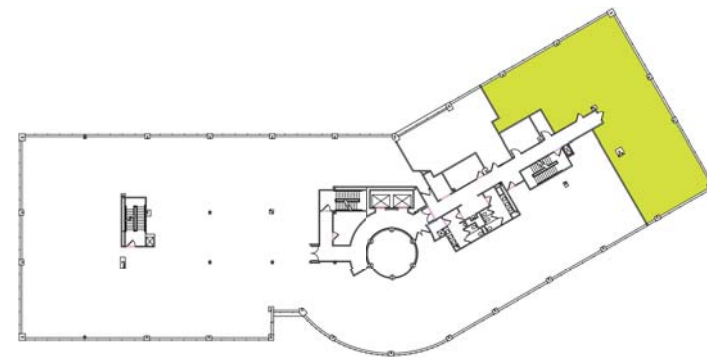

1000 WESTLAKES

1000 Westlakes Drive | Berwyn, PA 19312

1000 WESTLAKES DRIVE
2ND FLOOR | 17,611 SF

keystonepropertygroup.com
(610) 980 - 7000

1000 WESTLAKES

1000 Westlakes Drive | Berwyn, PA 19312

1000 WESTLAKES DRIVE
3RD FLOOR | 24,700 SF