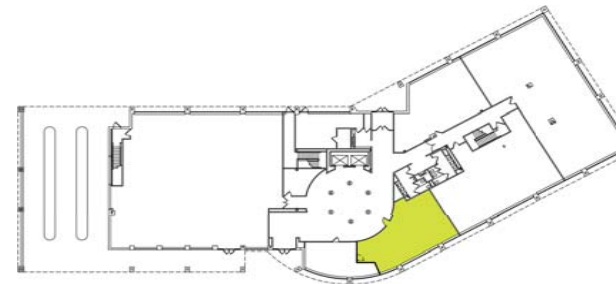

1000 WESTLAKES

1000 Westlakes Drive | Berwyn, PA 19312