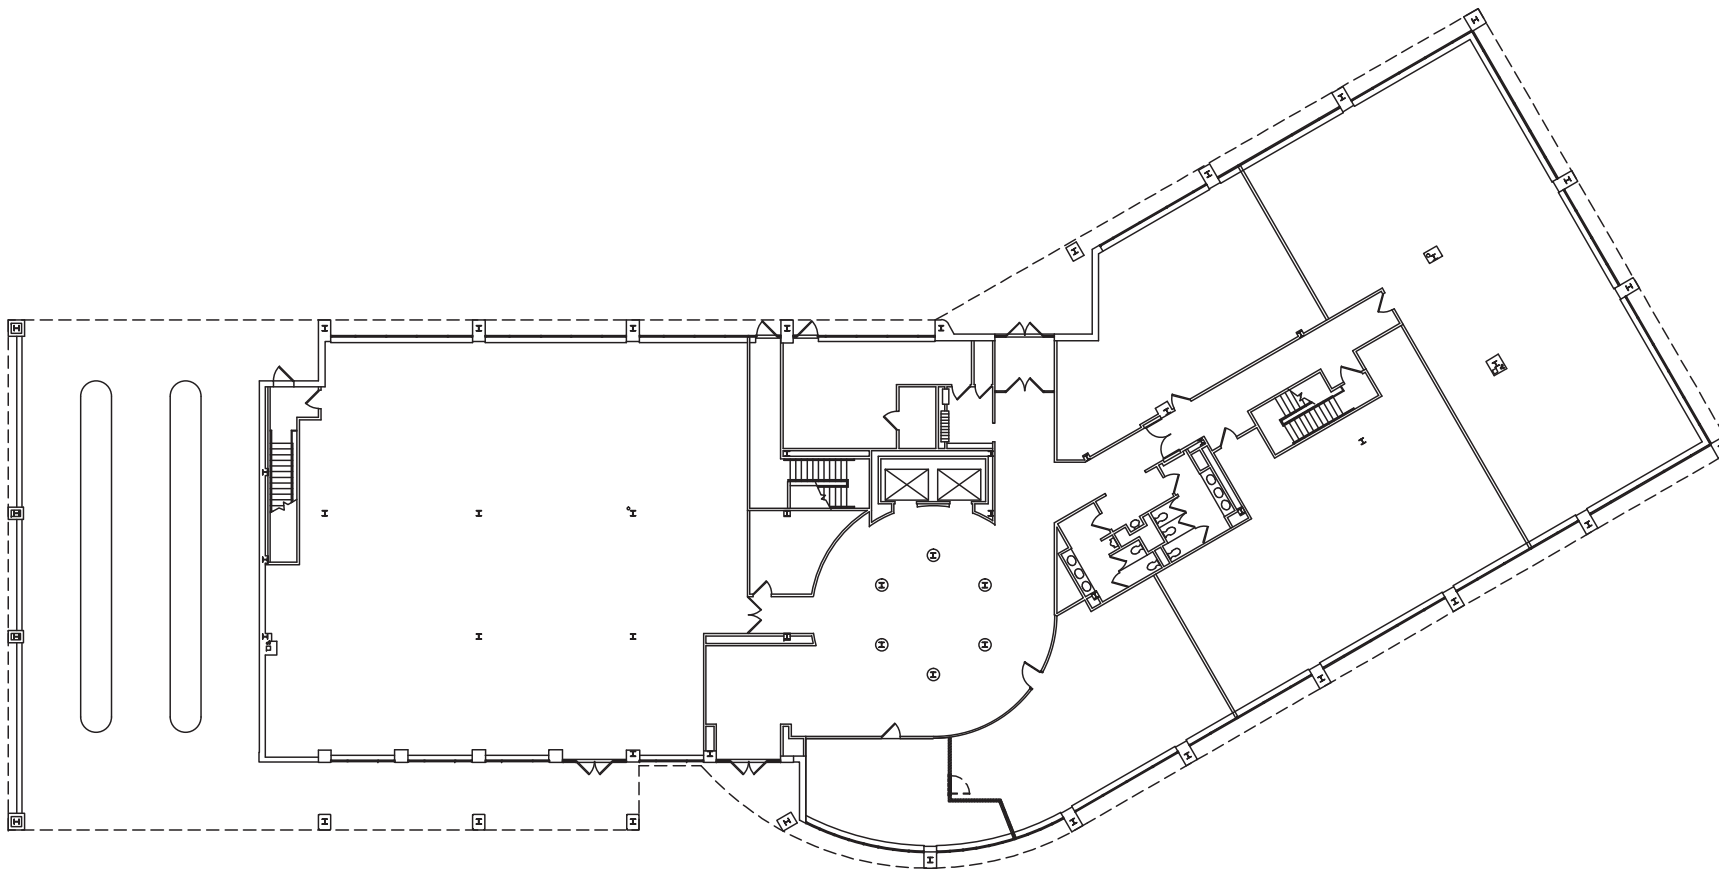

1000 WESTLAKES

1000 Westlakes Drive | Berwyn, PA 19312